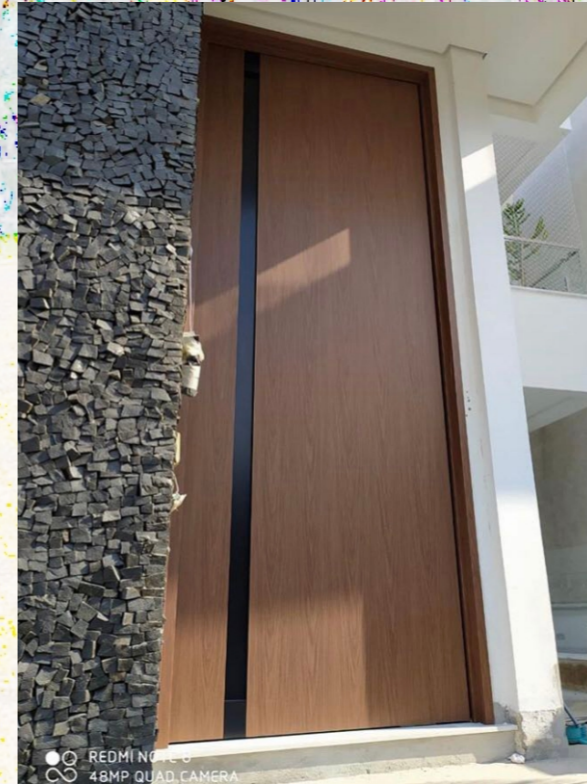

METAL GLASS GRILL DOOR

Night of mystery

NIGHT OF MYSTERY

METAL SURFACE GLASS DOOR

Hamlet's Castle

METAL Huge Entrance DOOR

HUGE OPENING

REDMI NOTE 6
48MP QUAD CAMERA