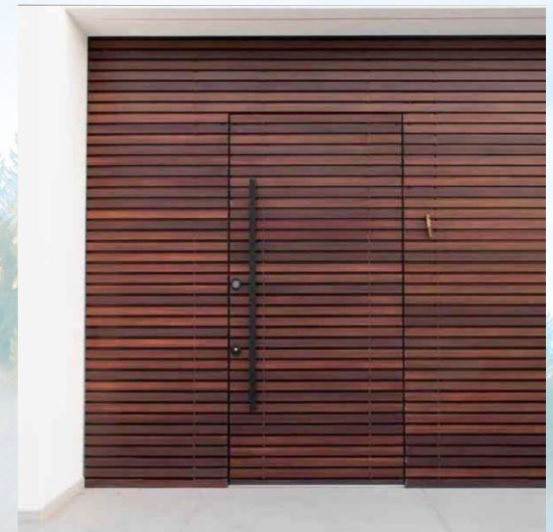

Single Entrance DOOR

see things in a blur

DOUBLE METAL DOOR

DOUBLE HAPPINESS

DOUBLE LARGE METAL DOOR //

OVERBEARING CEO

METAL GLASS FLOWER DOOR //

TRANSLUCENT LOVE SUNSHINE

METAL PANLE DOOR

Neat planning

METAL CLEARER GLASS DOOR

Light penetration

METAL NARROW BORDER GLASS DOOR //

Broad vision

METAL BIG FRAME GLASS DOOR

BROAD PERSPECTIVE