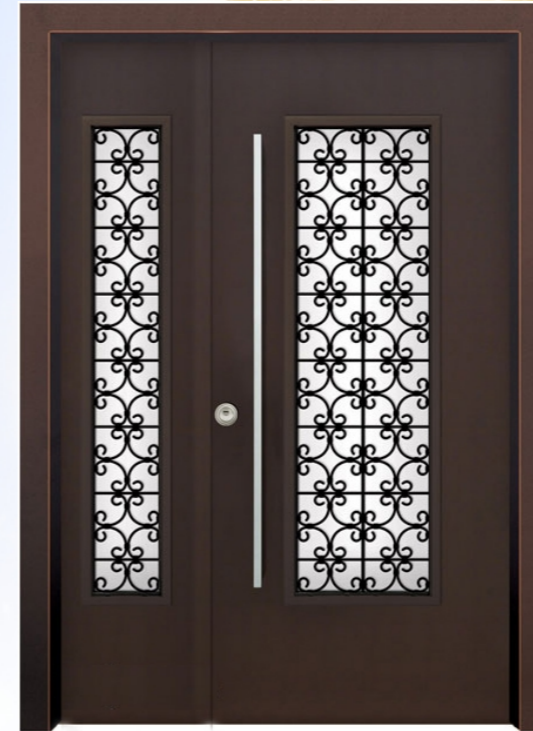

Design

METAL MODERN DOOR

Charm of lines

GLASS ART

Catch a glimpse of beauty

SIDE LIGHT METAL DOOR

AMERICAN DOOR

GRILL METAL DOOR

Mirror lines

LINE METAL DOOR

Kaleidoscope world

 **Seeyesdoor**

Single Entrance DOOR

Divide share happiness

Single Entrance DOOR

s
h
a
r
k
e

Single Entrance DOOR

see things in a blur

DOUBLE METAL DOOR

DOUBLE HAPPINESS

DOUBLE LARGE METAL DOOR //

OVERBEARING CEO

METAL GLASS FLOWER DOOR //

TRANSLUCENT LOVE SUNSHINE

METAL PANLE DOOR

Neat planning

METAL CLEARER GLASS DOOR

Light penetration

METAL NARROW BORDER GLASS DOOR //

Broad vision

METAL BIG FRAME GLASS DOOR

BROAD PERSPECTIVE