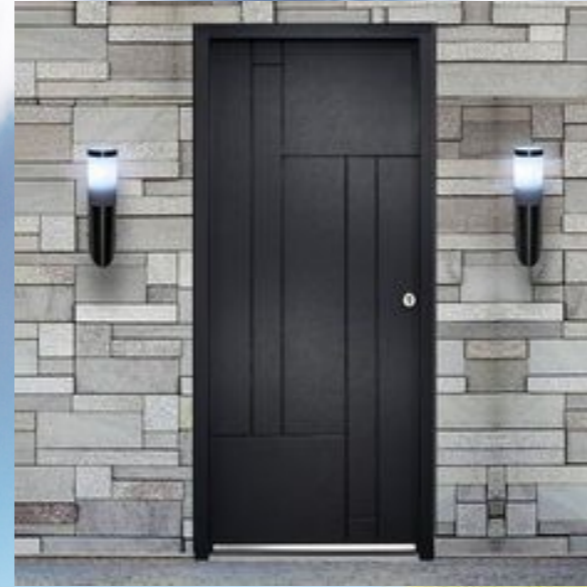

Design

METAL MODERN DOOR

Charm of lines

GLASS ART

Catch a glimpse of beauty

SIDE LIGHT METAL DOOR

AMERICAN DOOR

GRILL METAL DOOR

Mirror lines

LINE METAL DOOR

Kaleidoscope world

 **Seeyesdoor**

Single Entrance DOOR

Divide share happiness

Single Entrance DOOR

s
h
a
r
k
e

Single Entrance DOOR

see things in a blur

DOUBLE METAL DOOR

DOUBLE HAPPINESS

DOUBLE LARGE METAL DOOR //

OVERBEARING CEO

METAL GLASS FLOWER DOOR //

TRANSLUCENT LOVE SUNSHINE