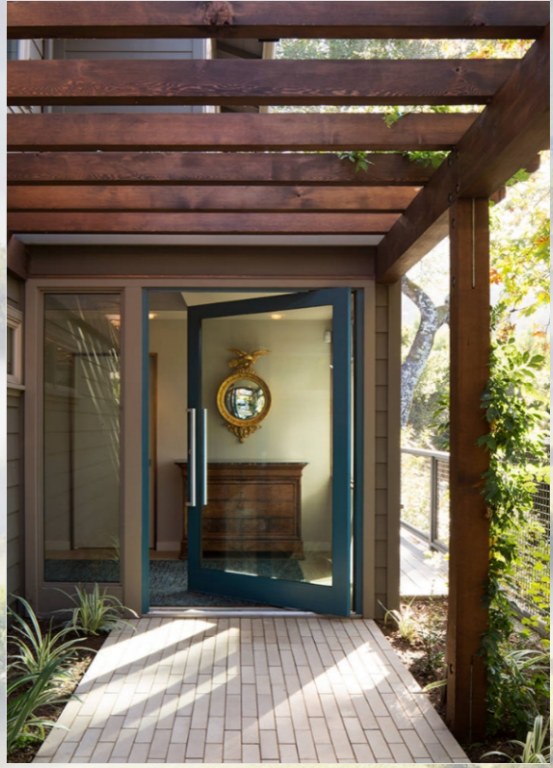

Design

METAL MODERN DOOR

Charm of lines

GLASS ART

Catch a glimpse of beauty

SIDE LIGHT METAL DOOR

AMERICAN DOOR

GRILL METAL DOOR

Mirror lines

LINE METAL DOOR

Kaleidoscope world

 **Seeyesdoor**

Single Entrance DOOR

Divide share happiness

Single Entrance DOOR

s
h
a
r
k
e

METAL PANLE DOOR

Neat planning

METAL CLEARER GLASS DOOR

Light penetration

METAL NARROW BORDER GLASS DOOR //

Broad vision

METAL BIG FRAME GLASS DOOR

BROAD PERSPECTIVE

METAL GLASS GRILL DOOR

Night of mystery

NIGHT OF MYSTERY

METAL SURFACE GLASS DOOR

Hamlet's Castle

METAL Huge Entrance DOOR

HUGE OPENING

REDMI NOTE 6
48MP QUAD CAMERA