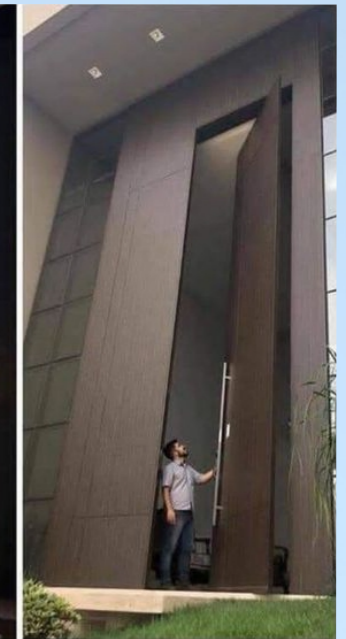

METAL HUGE ENTRANCE DOOR

scenic horizon