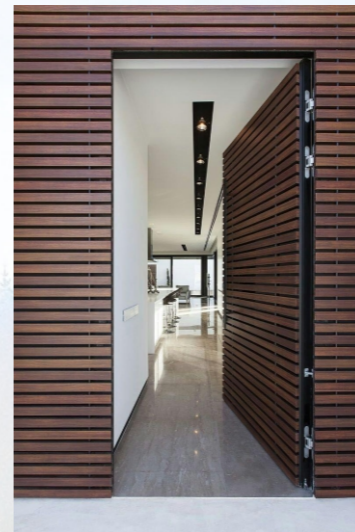

Design

METAL MODERN DOOR

Charm of lines

GLASS ART

Catch a glimpse of beauty

SIDE LIGHT METAL DOOR

AMERICAN DOOR

GRILL METAL DOOR

Mirror lines

LINE METAL DOOR

Kaleidoscope world

 **Seeyesdoor**

Single Entrance DOOR

Divide share happiness

Single Entrance DOOR

s
h
a
r
k
e

Single Entrance DOOR

see things in a blur

DOUBLE METAL DOOR

DOUBLE HAPPINESS

DOUBLE LARGE METAL DOOR //

OVERBEARING CEO

METAL GLASS FLOWER DOOR //

TRANSLUCENT LOVE SUNSHINE

METAL PANLE DOOR

Neat planning

METAL CLEARER GLASS DOOR

Light penetration

METAL NARROW BORDER GLASS DOOR //

Broad vision

METAL BIG FRAME GLASS DOOR

BROAD PERSPECTIVE