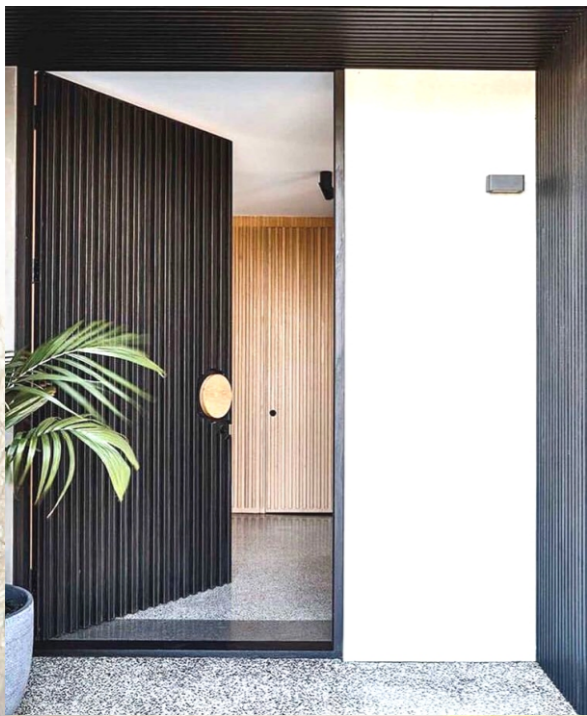

Design

METAL MODERN DOOR

Charm of lines

GLASS ART

Catch a glimpse of beauty

SIDE LIGHT METAL DOOR

AMERICAN DOOR

GRILL METAL DOOR

Mirror lines

LINE METAL DOOR

Kaleidoscope world

 **Seeyesdoor**

Single Entrance DOOR

Divide share happiness

Single Entrance DOOR

s
h
a
r
k
e

Single Entrance DOOR

see things in a blur

DOUBLE METAL DOOR

DOUBLE HAPPINESS

DOUBLE LARGE METAL DOOR //

OVERBEARING CEO

METAL GLASS FLOWER DOOR //

TRANSLUCENT LOVE SUNSHINE

METAL PANLE DOOR

Neat planning

METAL CLEARER GLASS DOOR

Light penetration

METAL NARROW BORDER GLASS DOOR //

Broad vision

METAL BIG FRAME GLASS DOOR

BROAD PERSPECTIVE