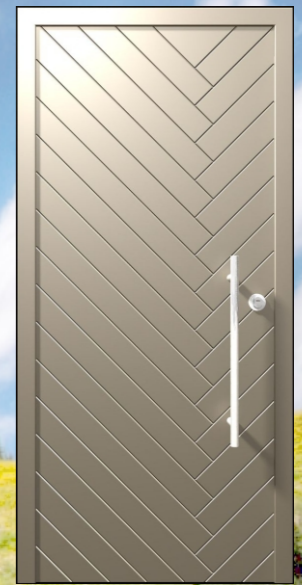

Design

METAL MODERN DOOR

Charm of lines

GLASS ART

Catch a glimpse of beauty

SIDE LIGHT METAL DOOR

AMERICAN DOOR

GRILL METAL DOOR

Mirror lines

LINE METAL DOOR

Kaleidoscope world

 **Seeyesdoor**

Single Entrance DOOR

Divide share happiness

Single Entrance DOOR

s
h
a
r
k
e

Single Entrance DOOR

see things in a blur

DOUBLE METAL DOOR

DOUBLE HAPPINESS

DOUBLE LARGE METAL DOOR //

OVERBEARING CEO

METAL GLASS FLOWER DOOR //

TRANSLUCENT LOVE SUNSHINE

METAL PANLE DOOR

Neat planning

METAL CLEARER GLASS DOOR

Light penetration

METAL NARROW BORDER GLASS DOOR //

Broad vision

METAL BIG FRAME GLASS DOOR

BROAD PERSPECTIVE